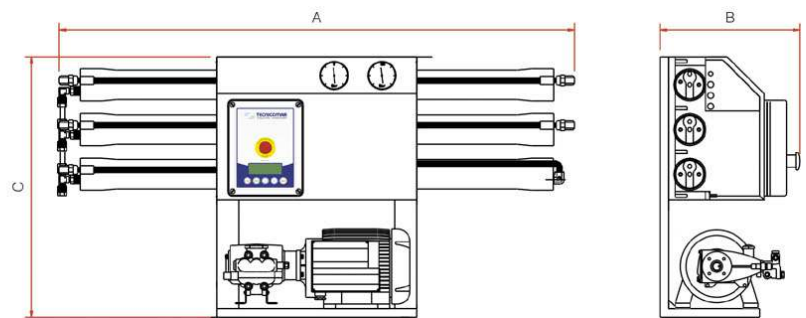

SAILOR MD 600

Sailor MD