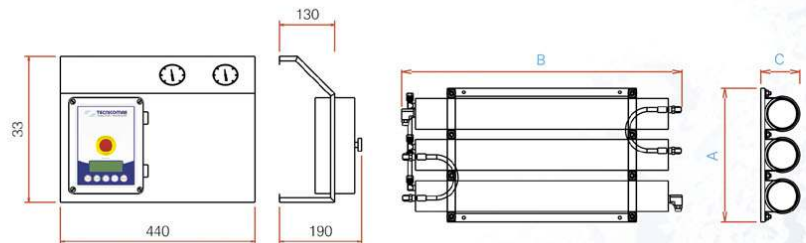

BOOSTER PUMP

PRE-FILTERS SLIM/MD 200 / 400 / 600

PRE-FILTERS SLIM/MD 1000 / 1500

HIGH PRESSURE PUMP

Model Membranes Assy Dimensions (mm)

Model	SAILOR SLIM		
	A	B	C
SAILOR SLIM 200	150	680	95
SAILOR SLIM 400	240	680	95
SAILOR SLIM 600	340	680	95
SAILOR SLIM 1000	240	1170	95
SAILOR SLIM 1500	340	1170	95