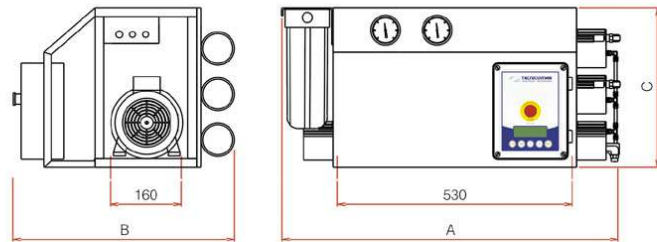

SAILOR COMPACT 1500

Sailor Compact