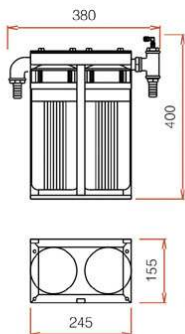

EASY USE: FULLY AUTOMATIC
LOW NOISE OPERATION
ONE-TOUCH TECHNOLOGY

Technical Data

Model	Production per hour (litres / gallons)	Production per day (litres / gallons)	Voltage (Volt) / Frequency (Hz) Installed Power (kW)	Max Dimensions (mm)				Weight (kg)	Max Dimensions (mm)			Weight (kg)
				SAILOR COMPACT					SAILOR MD			
				A	B	C		A	B	C		
SAILOR COMPACT 200	35 / 9.2	840 / 222	230 VAC - 50 Hz* - 1.5 kW	750	520	360	49	680	310	600	48	
SAILOR COMPACT 400	70 / 18.5	1,680 / 443	230 VAC - 50 Hz* - 1.5 kW	750	520	360	52	680	310	600	50	
SAILOR COMPACT 600	100 / 26.4	2,400 / 634	230 VAC - 50 Hz* - 1.8 kW	750	520	360	55	680	310	600	52	
SAILOR COMPACT 1000	160 / 42.2	3,840 / 1,014	230 VAC - 50 Hz* - 1.8 kW	1170	520	360	64	1170	310	600	62	
SAILOR COMPACT 1500	220 / 58.1	5,280 / 1,395	230 VAC - 50 Hz* - 1.8 kW	1170	520	360	68	1170	310	600	66	

BOOSTER PUMP

PRE-FILTERS SLIM/MD 200 / 400 / 600

PRE-FILTERS SLIM/MD 1000 / 1500

HIGH PRESSURE PUMP

Model Membranes Assy Dimensions (mm)

Model	SAILOR SLIM		
	A	B	C
SAILOR SLIM 200	150	680	95
SAILOR SLIM 400	240	680	95
SAILOR SLIM 600	340	680	95
SAILOR SLIM 1000	240	1170	95
SAILOR SLIM 1500	340	1170	95