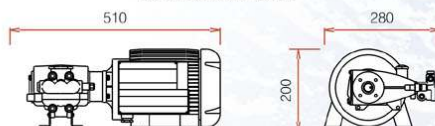

BOOSTER PUMP

PRE-FILTERS SLIM/MD 200 / 400 / 600

PRE-FILTERS SLIM/MD 1000 / 1500

HIGH PRESSURE PUMP

Model Membranes Assy Dimensions (mm)

Model	SAILOR SLIM		
	A	B	C
SAILOR SLIM 200	150	680	95
SAILOR SLIM 400	240	680	95
SAILOR SLIM 600	340	680	95
SAILOR SLIM 1000	240	1170	95
SAILOR SLIM 1500	340	1170	95