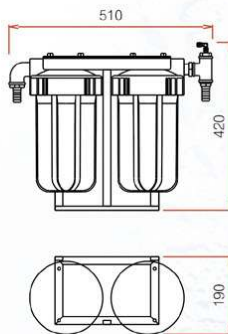

BOOSTER PUMP

PRE-FILTERS SLIM/MD 200 / 400 / 600

PRE-FILTERS SLIM/MD 1000 / 1500

HIGH PRESSURE PUMP

Model Membranes Assy Dimensions (mm)

Model	SAILOR SLIM		
	A	B	C
SAILOR SLIM 200	150	680	95
SAILOR SLIM 400	240	680	95
SAILOR SLIM 600	340	680	95
SAILOR SLIM 1000	240	1170	95
SAILOR SLIM 1500	340	1170	95