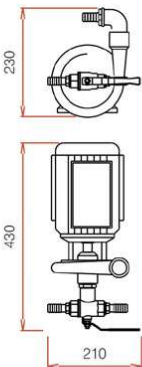

EASY USE: FULLY AUTOMATIC
LOW NOISE OPERATION
ONE-TOUCH TECHNOLOGY

Technical Data

Model	Production per hour (litres / gallons)	Production per day (litres / gallons)	Voltage (Volt) / Frequency (Hz) Installed Power (kW)	Max Dimensions (mm)				Weight (kg)	Max Dimensions (mm)			Weight (kg)
				SAILOR COMPACT					SAILOR MD			
				A	B	C		A	B	C		
SAILOR COMPACT 200	35 / 9.2	840 / 222	230 VAC - 50 Hz* - 1.5 kW	750	520	360	49	680	310	600	48	
SAILOR COMPACT 400	70 / 18.5	1,680 / 443	230 VAC - 50 Hz* - 1.5 kW	750	520	360	52	680	310	600	50	
SAILOR COMPACT 600	100 / 26.4	2,400 / 634	230 VAC - 50 Hz* - 1.8 kW	750	520	360	55	680	310	600	52	
SAILOR COMPACT 1000	160 / 42.2	3,840 / 1,014	230 VAC - 50 Hz* - 1.8 kW	1170	520	360	64	1170	310	600	62	
SAILOR COMPACT 1500	220 / 58.1	5,280 / 1,395	230 VAC - 50 Hz* - 1.8 kW	1170	520	360	68	1170	310	600	66	

* single phase / other voltages and frequencies available on demand: also 12 and 24V DC

Sailor Compact / MD / Slim

SAILOR COMPACT 1500

Sailor Compact

SAILOR MD 600

Sailor MD

SAILOR SLIM 1500

Sailor Slim

BOOSTER PUMP

PRE-FILTERS SLIM/MD 200 / 400 / 600

PRE-FILTERS SLIM/MD 1000 / 1500

HIGH PRESSURE PUMP

Model Membranes Assy Dimensions (mm)

Model	SAILOR SLIM		
	A	B	C
SAILOR SLIM 200	150	680	95
SAILOR SLIM 400	240	680	95
SAILOR SLIM 600	340	680	95
SAILOR SLIM 1000	240	1170	95
SAILOR SLIM 1500	340	1170	95