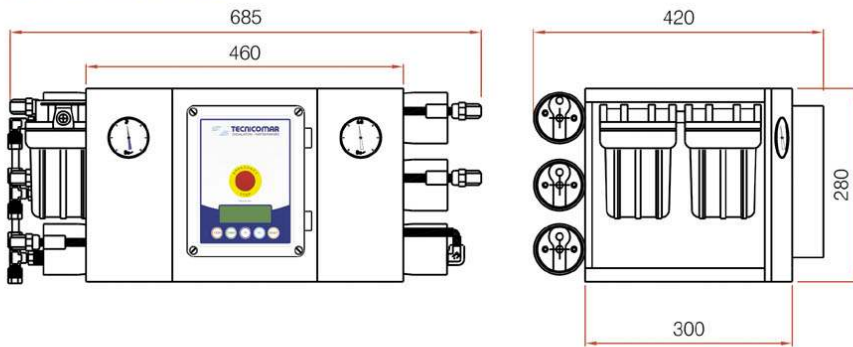

Minimar Plus