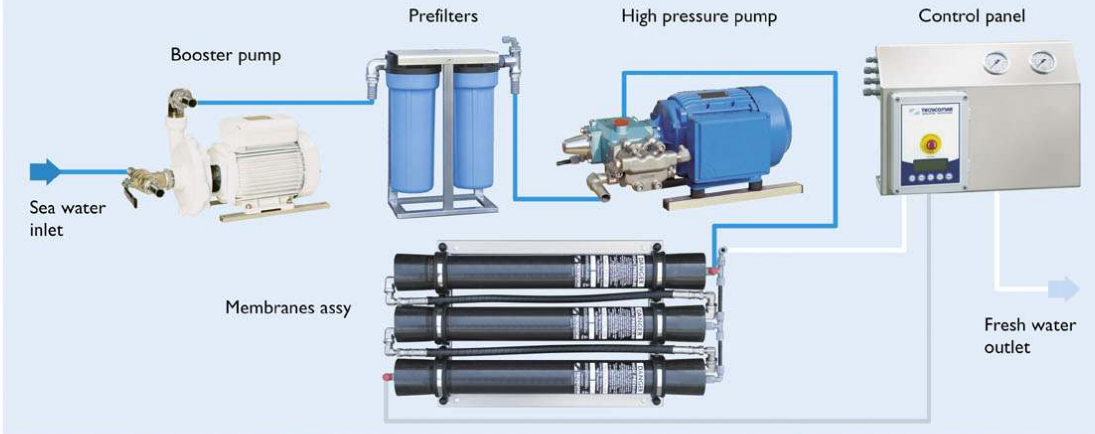

Slim Configuration